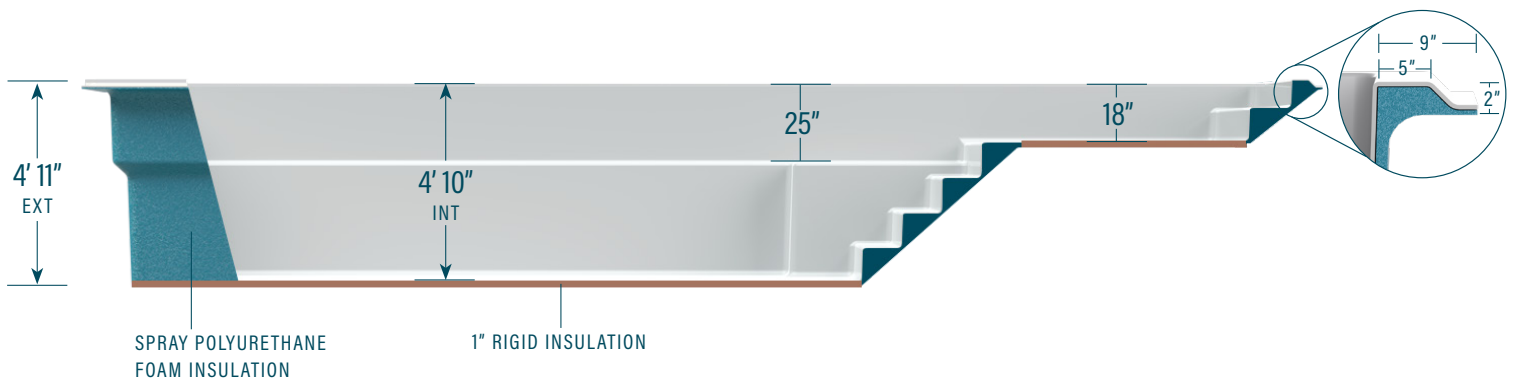

moval

CONTEMPORARY POOLS

12' x 30' with sun ledge

CAPACITY
6,957 US gallons
26,336 litres

SHELL WEIGHT
826 kg | 1,820 lbs

LEGEND

SKIMMER		SIDE BOTTOM DRAIN		WATER RETURN		LED LIGHT		COLORS	
								WILD WOLF	
								SEA FOAM	