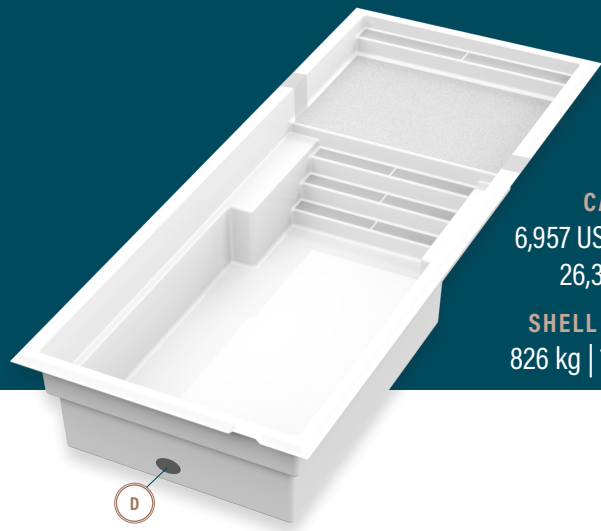

moval

CONTEMPORARY POOLS

12' x 30' with sun ledge

CAPACITY
6,957 US gallons
26,336 litres

SHELL WEIGHT
826 kg | 1,820 lbs

LEGEND

SKIMMER		SIDE BOTTOM DRAIN		WATER RETURN		LED LIGHT		COLORS	
								WILD WOLF	
								SEA FOAM	