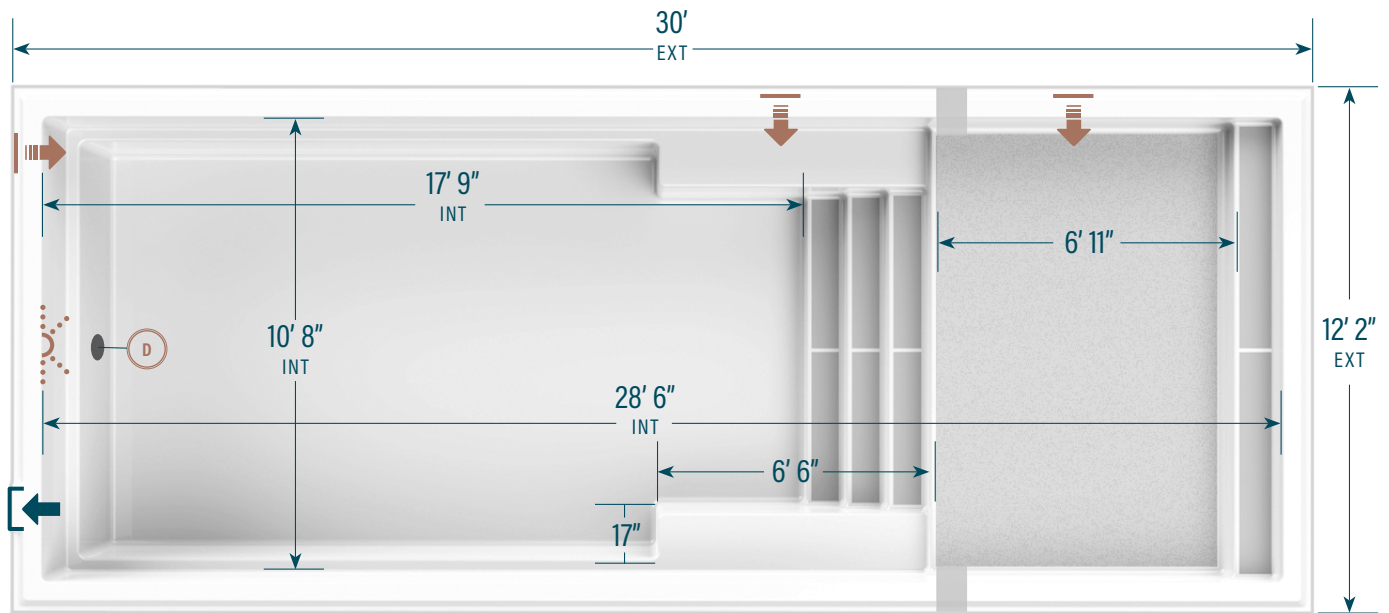

moval

CONTEMPORARY POOLS

12' x 30' with sun ledge

CAPACITY
6,957 US gallons
26,336 litres

SHELL WEIGHT
826 kg | 1,820 lbs

LEGEND

SKIMMER		SIDE BOTTOM DRAIN		WATER RETURN		LED LIGHT		COLORS	
								WILD WOLF	
								SEA FOAM	